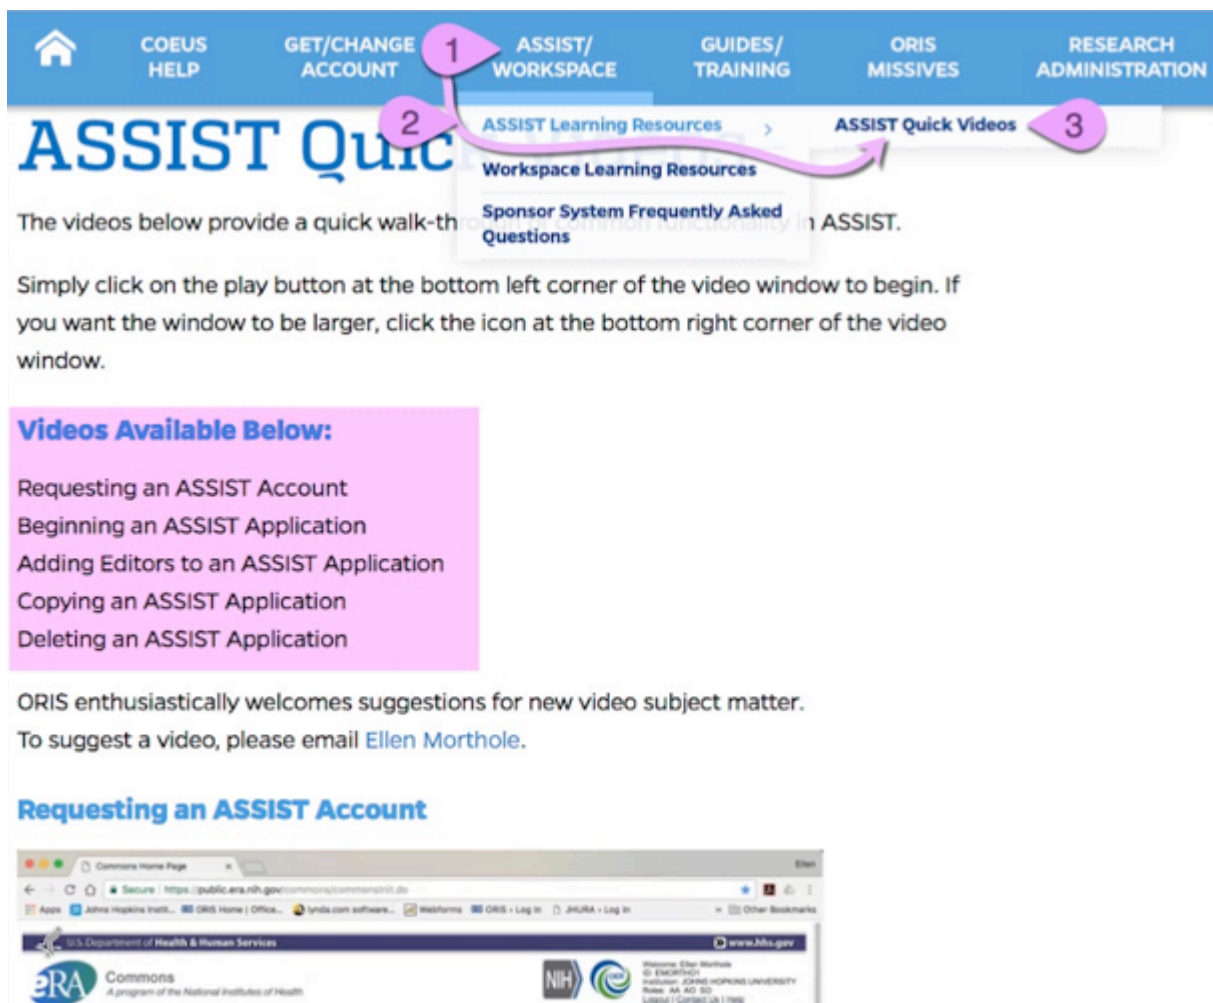

Subject: New ASSIST Videos Available
Date: Thursday, February 22, 2018 at 8:58:23 AM Eastern Standard Time
From: Ellen Morthole
To: ORIS
Attachments: image001.png, image002.png

Greetings,

As we continue to transition to NIH's ASSIST system for application creation and submission, ORIS continues to create quick, targeted video demonstrations of certain functionality. Please check back often to see new videos and/or suggest topics you'd like to see demonstrated.

Below is how to find them at the ORIS [website](#):

Regards,